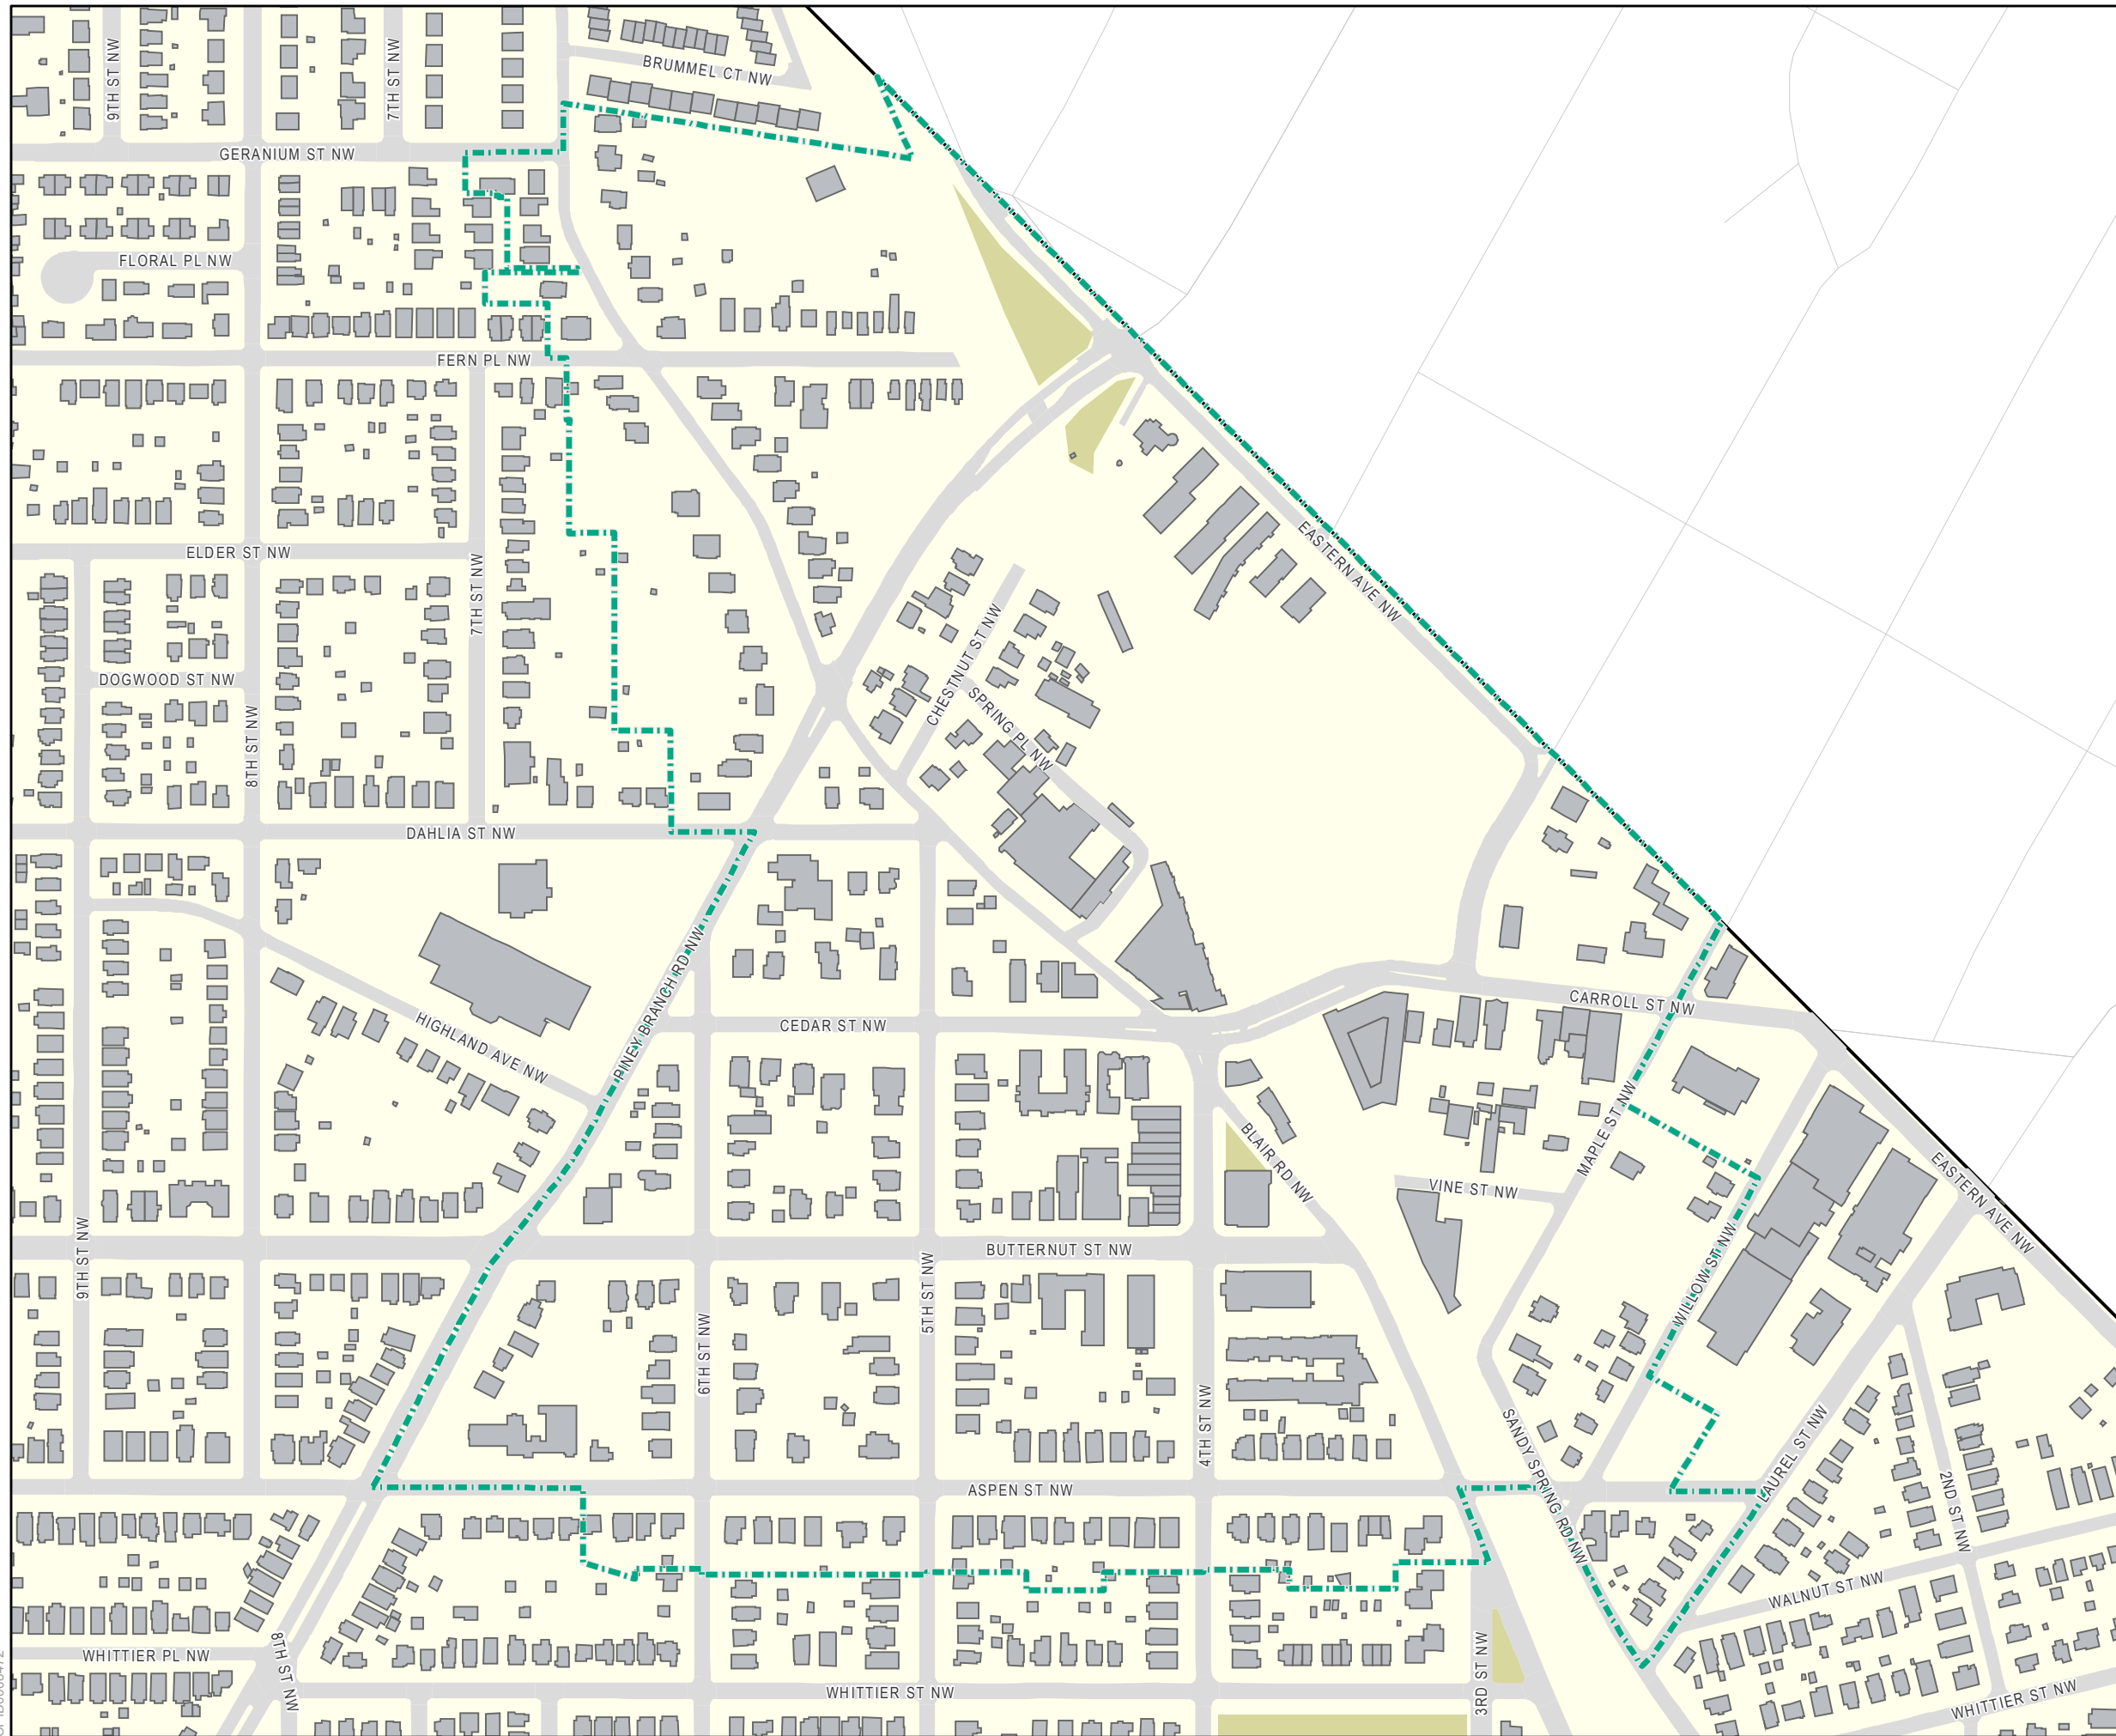

Takoma Park Historic District

-  Historic District
-  Buildings

 Government of the
 District of Columbia
 Adrian M. Fenty, Mayor

Office of Planning ~ February 14, 2008

This map was created for planning purposes from a variety of sources. It is neither a survey nor a legal document. Information provided by other agencies should be verified with them where appropriate.