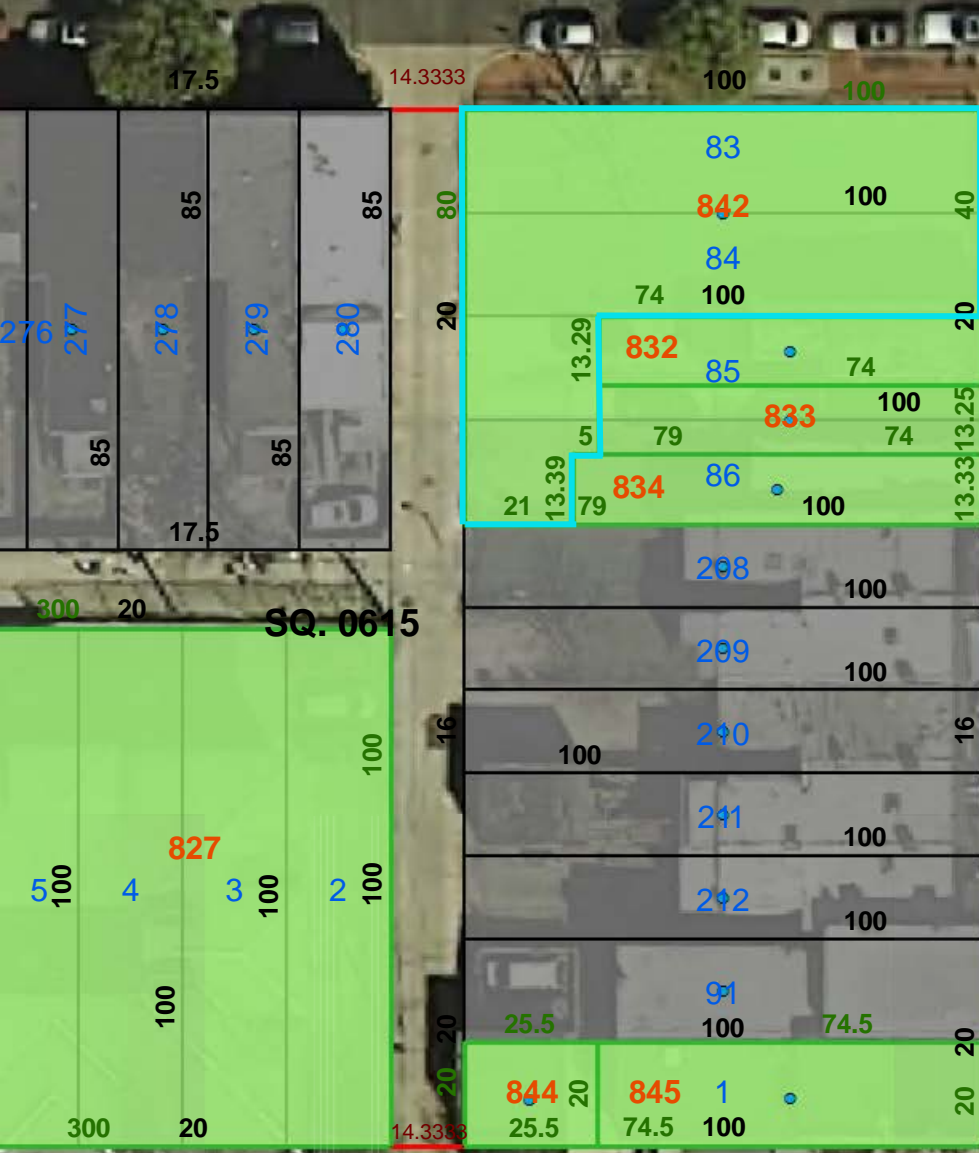

Bates Street, NW

The Truxton Circle Site is outlined in light blue

North Capitol Street, NW